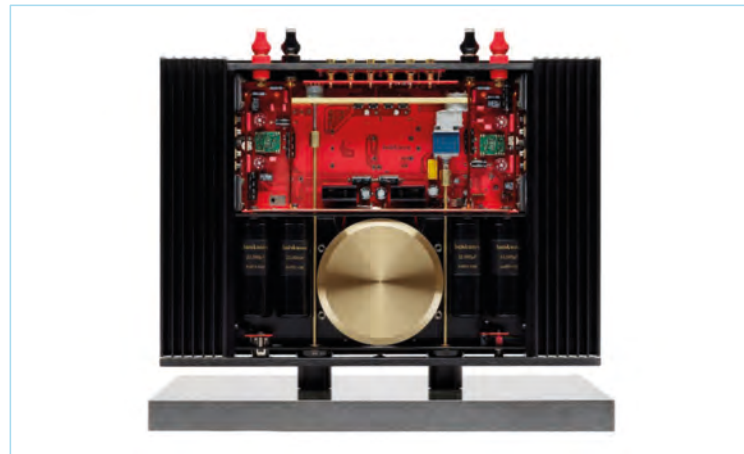

Further information

Please contact Symmetry using the details at the bottom of the page.

[Look out for more Groove Moves news releases in the future.](#)

Photos © Brinkmann Audio & Michael Rasche, 2020